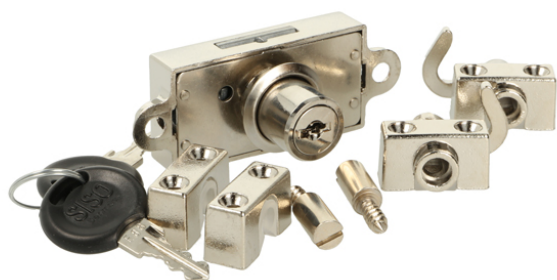

PRODUCT SHEET

Description:

Rotary Bar Lock H-922, $\varnothing 16,5 \times 20$ mm, RH, NPL, CK SISO, With Accessories But No Bar

Item number:

14.05.284-0

Units	Box	Carton	HS Code	Barcode
Pcs.	10	100	8301300000	
				5704866043182