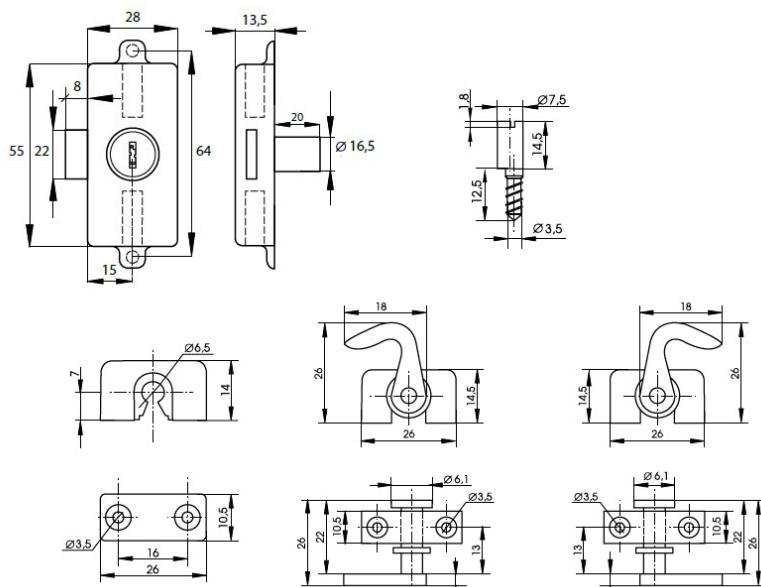

PRODUCT SHEET

Description:

Rotary Bar Lock H-922, $\varnothing 16,5 \times 20$ mm, RH, NPL, CK SISO, With Accessories But No Bar

Item number:

14.05.284-0

Units	Box	Carton	HS Code	Barcode
Pcs.	10	100	8301300000	
				5704866043182